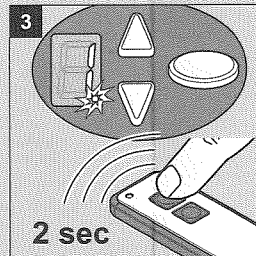

EN
Intended use
The hand-held transmitter is only suitable for operating door controls and door drives as well as other accessories of TORMATIC® products. Never make any modifications or changes to the product that have not been expressly approved by the manufacturer.
⚠ Safety information
Protect the product from permanent direct sunlight. Children shall not play with the product.
Do not immerse the product in water. Make sure that no liquids penetrate the inside of the product.
Disposal
The product must not be disposed of with the household waste. You will find collection points for free return of waste electrical and electronic equipment in your vicinity. The battery must be removed from the product before disposal.