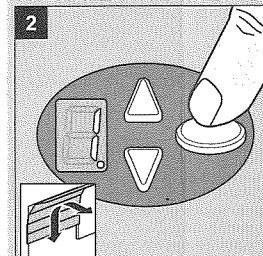

EN
Intended use
The hand-held transmitter is only suitable for operating door controls and door drives as well as other accessories of TORMATIC® products. Never make any modifications or changes to the product that have not been expressly approved by the manufacturer.
⚠ Safety information
Protect the product from permanent direct sunlight. Children shall not play with the product.
Do not immerse the product in water. Make sure that no liquids penetrate the inside of the product.
Disposal
The product must not be disposed of with the household waste. You will find collection points for free return of waste electrical and electronic equipment in your vicinity. The battery must be removed from the product before disposal.